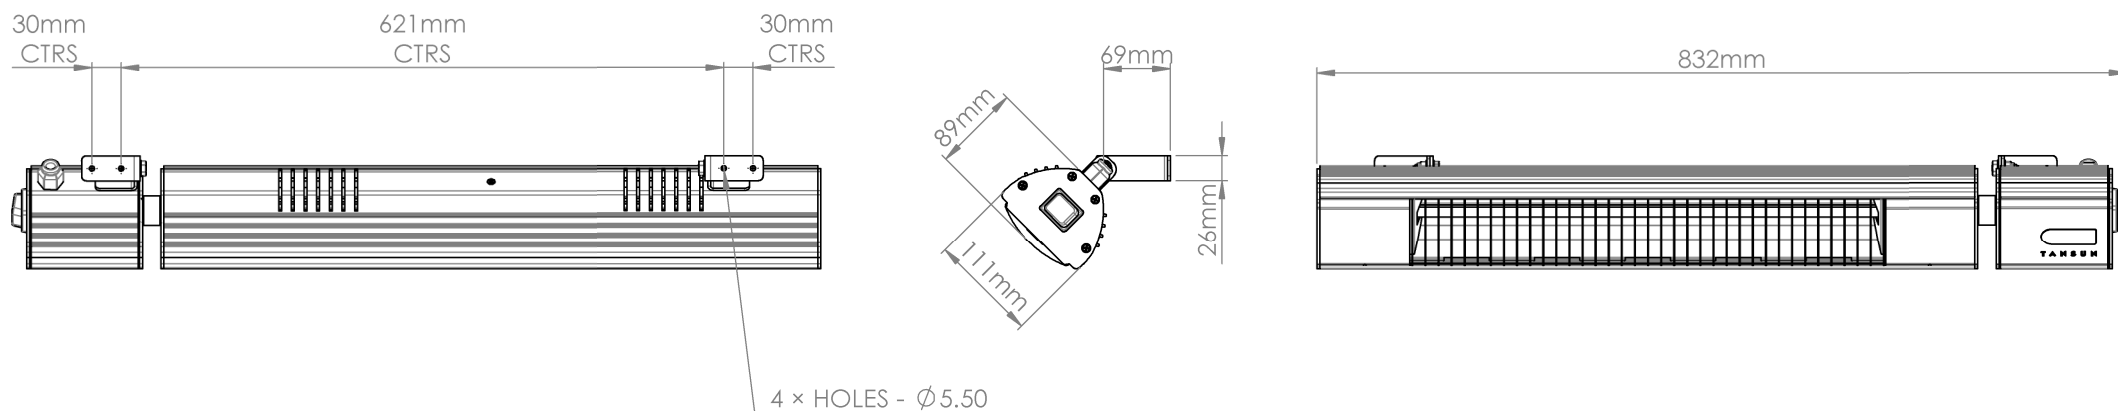

TANSUN HAVANA

ELECTRIC INFRARED HEATER WITH CONTROLLER & REMOTE

Model Type	HAVS 020IP	HAVS 024IP
IR Wavelength	Fast Mediumwave	Full Shortwave
Voltage	230V ~ 50Hz	
Power	2.0kW	2.4kW
Current	8.7A	10.4A
Min. mounting height from floor	2.0m	
Min. distance from ceiling	0.3m	
Min. dist. from side wall	1.0m	
Ingress Protection	IPX4	
Connection	UK or EU Schuko plug on 3m of cable	