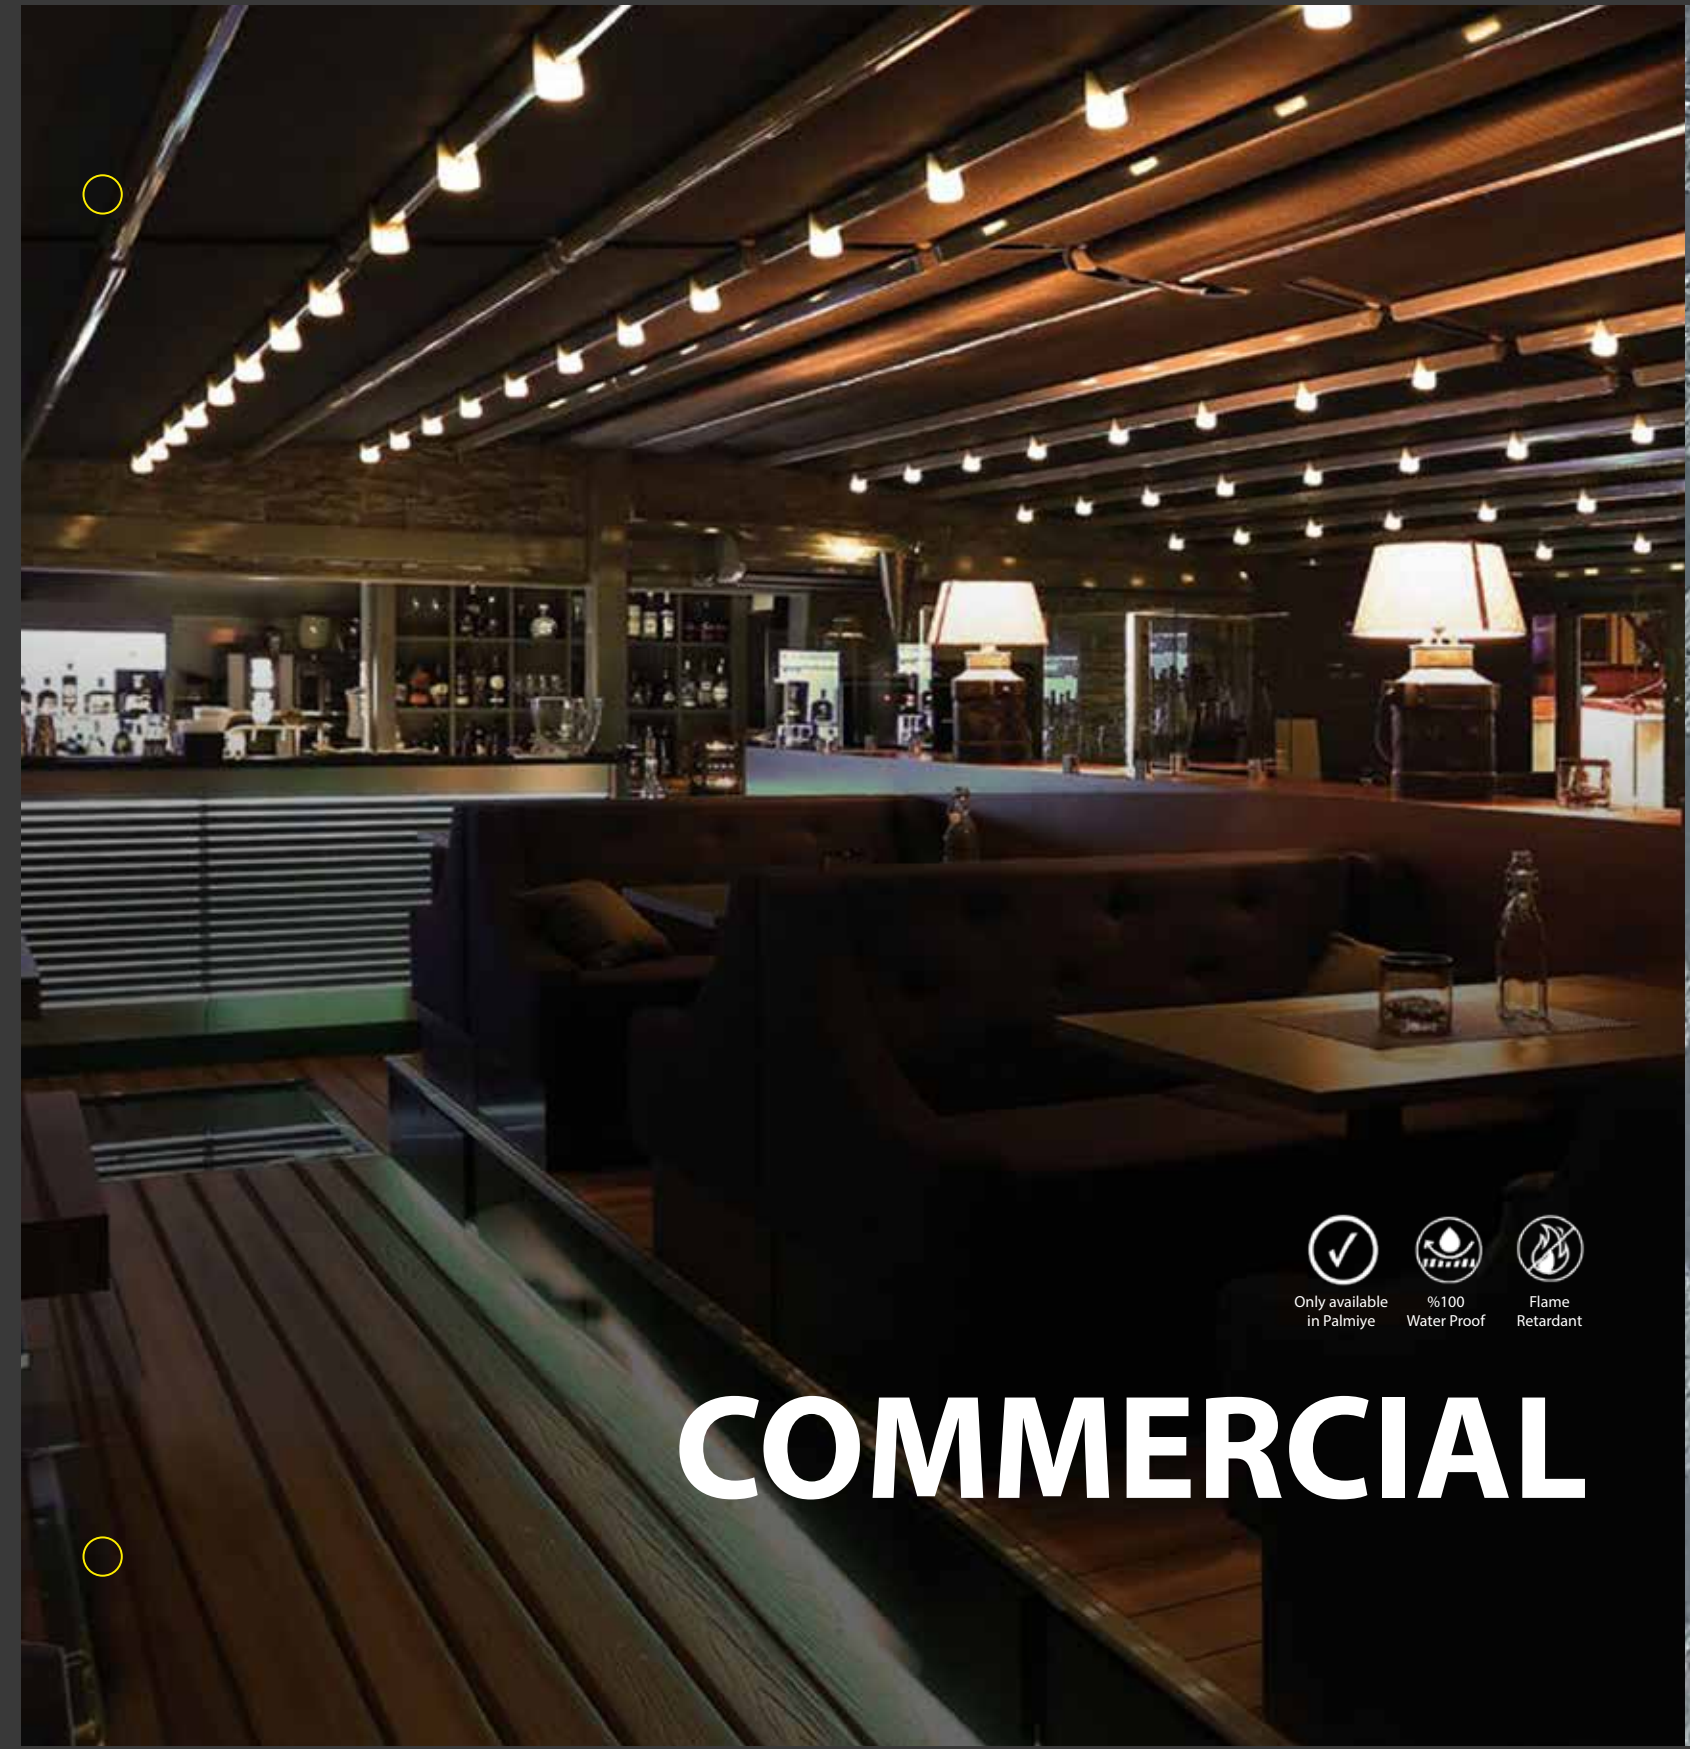

RAL 7036

WARM STONE

-  Only available in Palmiye
-  %100 Water Proof
-  Flame Retardant

COMMERCIAL

RAL 620-3

TURQUOUSE

RAL 1013

SANDY BEACH